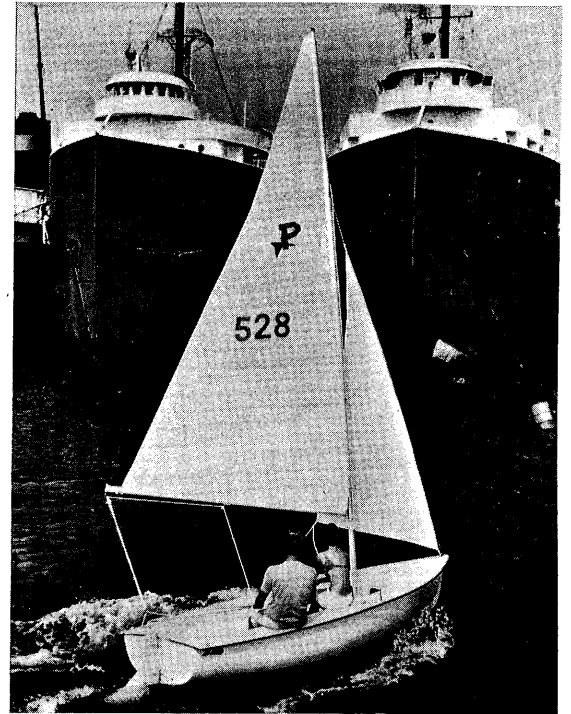

PINTAIL

MOLDED FIBER GLASS BOAT COMPANY, 55 Fourth Avenue, Union City, Pennsylvania 16438

Family fun gets off to a good start in *Pintail*. She's constructed of rugged fiberglass from stem to stern. Easy rigging and handling make *Pintail* a fine family craft. They'll

all sail thanks to a spacious cockpit and ample weight capacity. New in '69 is her molded in motor well and centerboard trunk. A fine day-sailer as well as active class racer.

L.O.A. 14'
Beam 6'
Draft 6" to 4'
Sail Area .. 122 sq. ft.
Hull Fiberglass
Trim Fiberglass
Spars Aluminum
Hull Weight .. 400 lbs.
Racing Crew 2 people
Crew Cap. 4 people
Designer .. F. S. Ford
Price w. sails \$1,345.