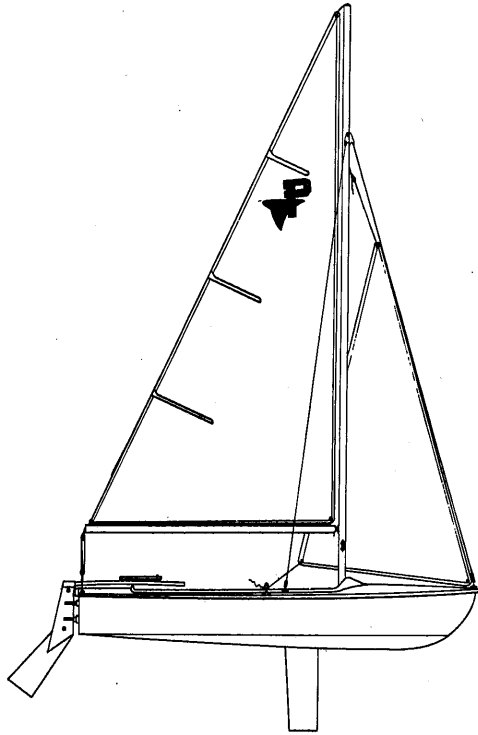

PINTAIL

MOLDED FIBER GLASS BOAT COMPANY, 55 Fourth Avenue, Union City, Pennsylvania 16438

Family fun gets off to a good start in *Pintail*. She's constructed of rugged fiberglass from stem to stern. Easy rigging and handling make *Pintail* a fine family craft. They'll

all sail thanks to a spacious cockpit and ample weight capacity. New in '69 is her molded in motor well and centerboard trunk. A fine day-sailer as well as active class racer.

L.O.A. 14'
Beam 6'
Draft 6" to 4'
Sail Area .. 122 sq. ft.
Hull Fiberglass
Trim Fiberglass
Spars Aluminum
Hull Weight .. 400 lbs.
Racing Crew 2 people
Crew Cap. 4 people
Designer .. F. S. Ford
Price w. sails \$1,345.

FOR MORE INFORMATION CIRCLE READER REPLY CARD NO. 82